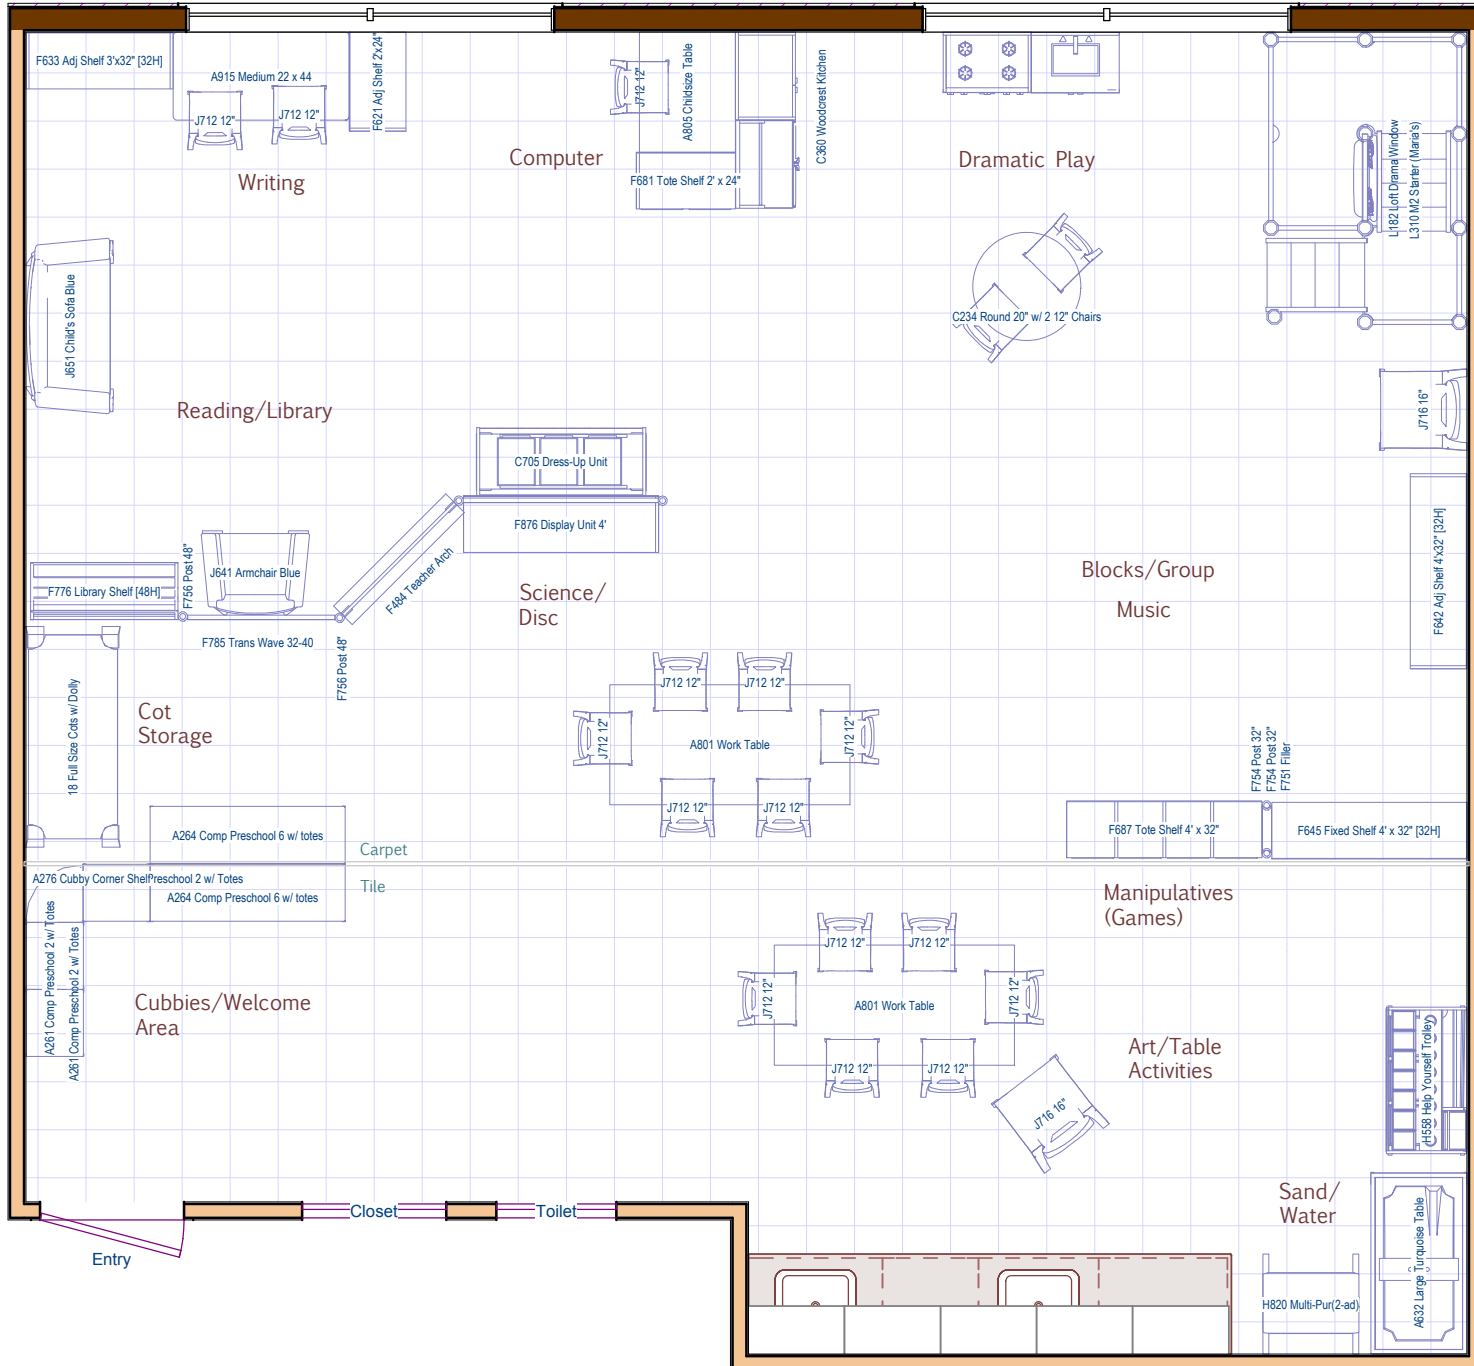

Holy Trinity VPK B (110) Blue REV02  
 18 Children 4 - 5yrs  
 2 Caregivers

12/6/2013  
 1 Square = 1 Sq Foot

Holy Trinity VPK B (110) Blue REV02  
18 Children 4 - 5yrs  
2 Caregivers

12/6/2013  
1 Square = 1 Sq Foot

Walls removed for view of room