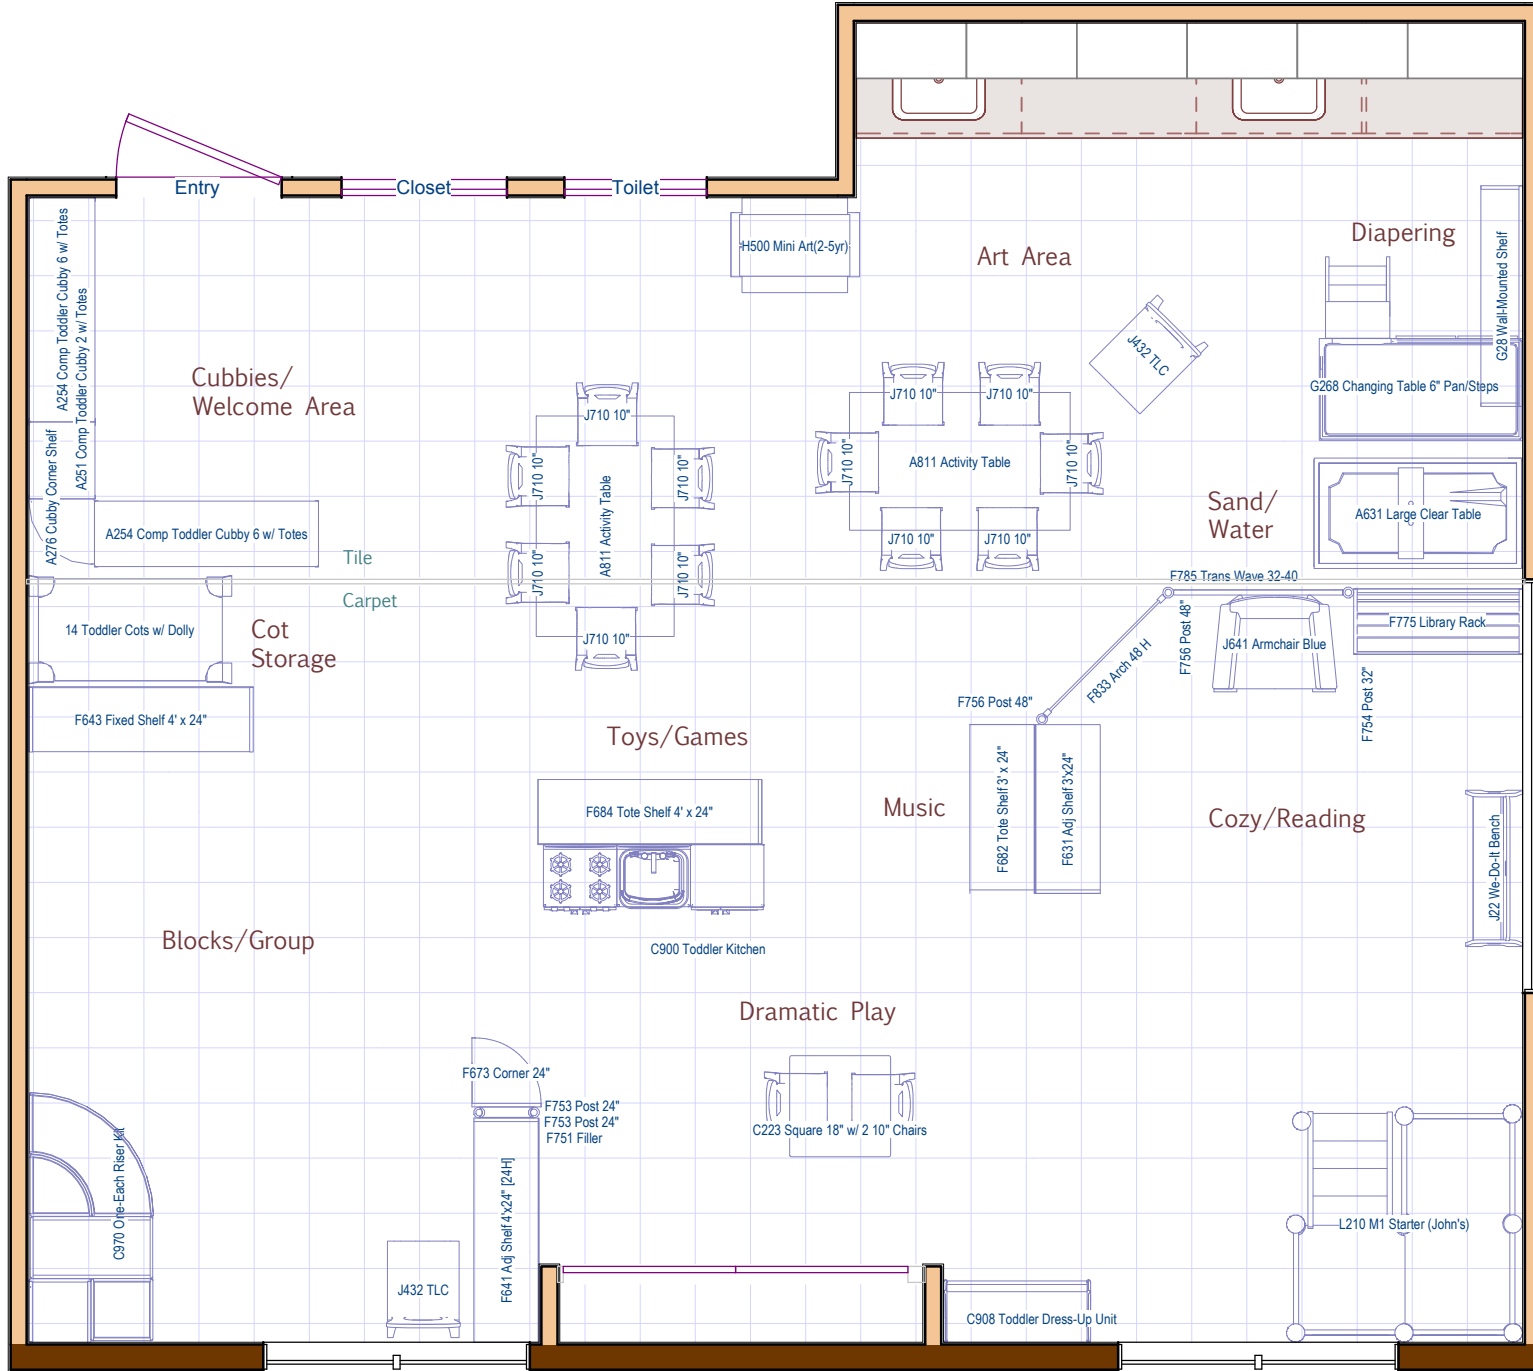

Holy Trinity Twos B (117) Green REV02  
 14 Children 24 - 36mos  
 2 Caregivers

12/5/2013  
 1 Square = 1 Sq Foot

Holy Trinity Twos B (117) Green REV02  
14 Children 24 - 36mos  
2 Caregivers

12/5/2013  
1 Square = 1 Sq Foot

Walls removed for view of room