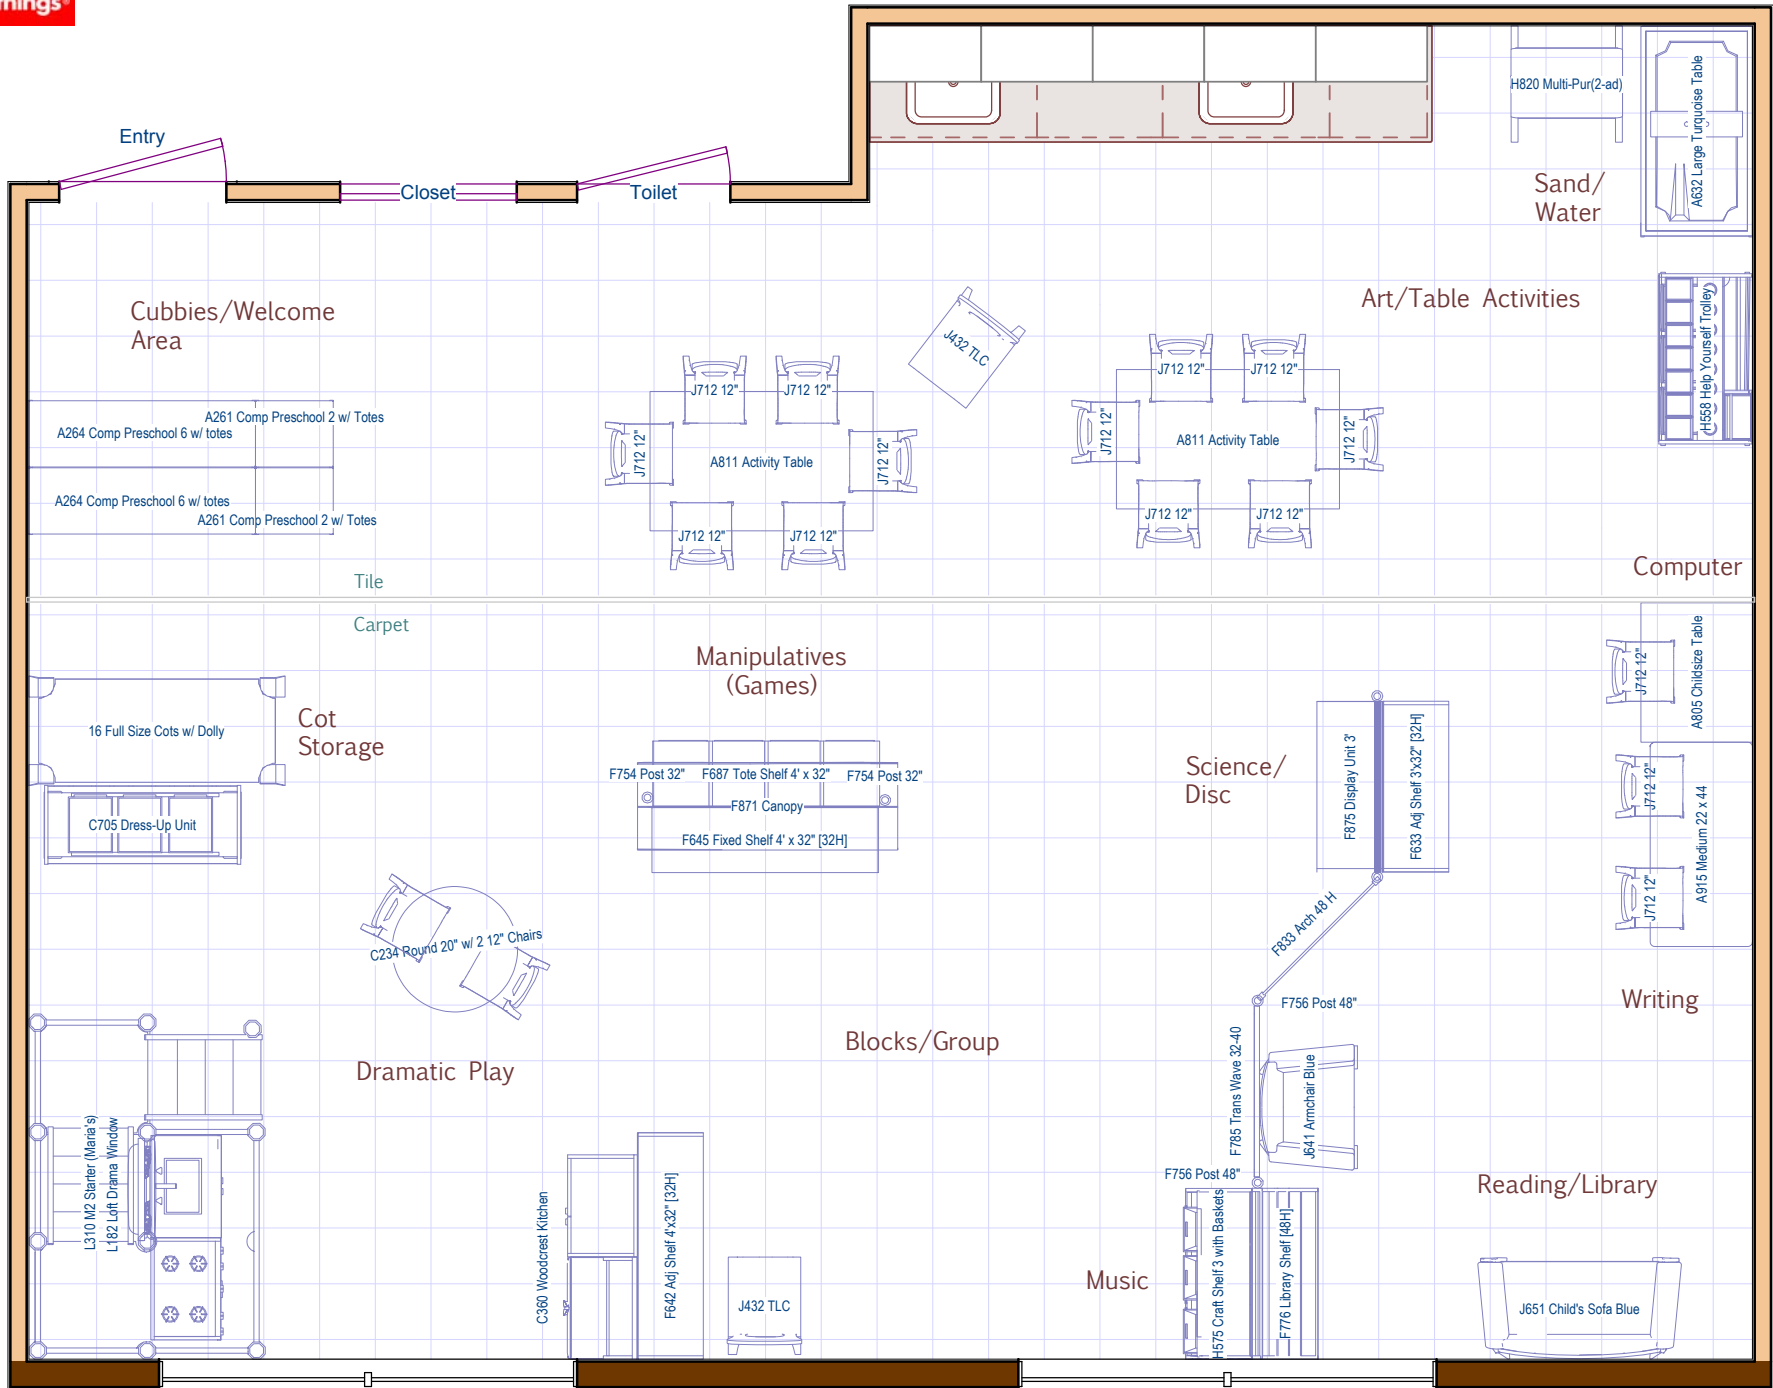

Holy Trinity Threes B (115) Blue REV02  
 16 Children 3 - 4yrs  
 2 Caregivers

12/6/2013  
 1 Square = 1 Sq Foot

Holy Trinity Threes B (115) Blue REV02  
16 Children 3 - 4yrs  
2 Caregivers

12/6/2013  
1 Square = 1 Sq Foot

Wall removed for view of room