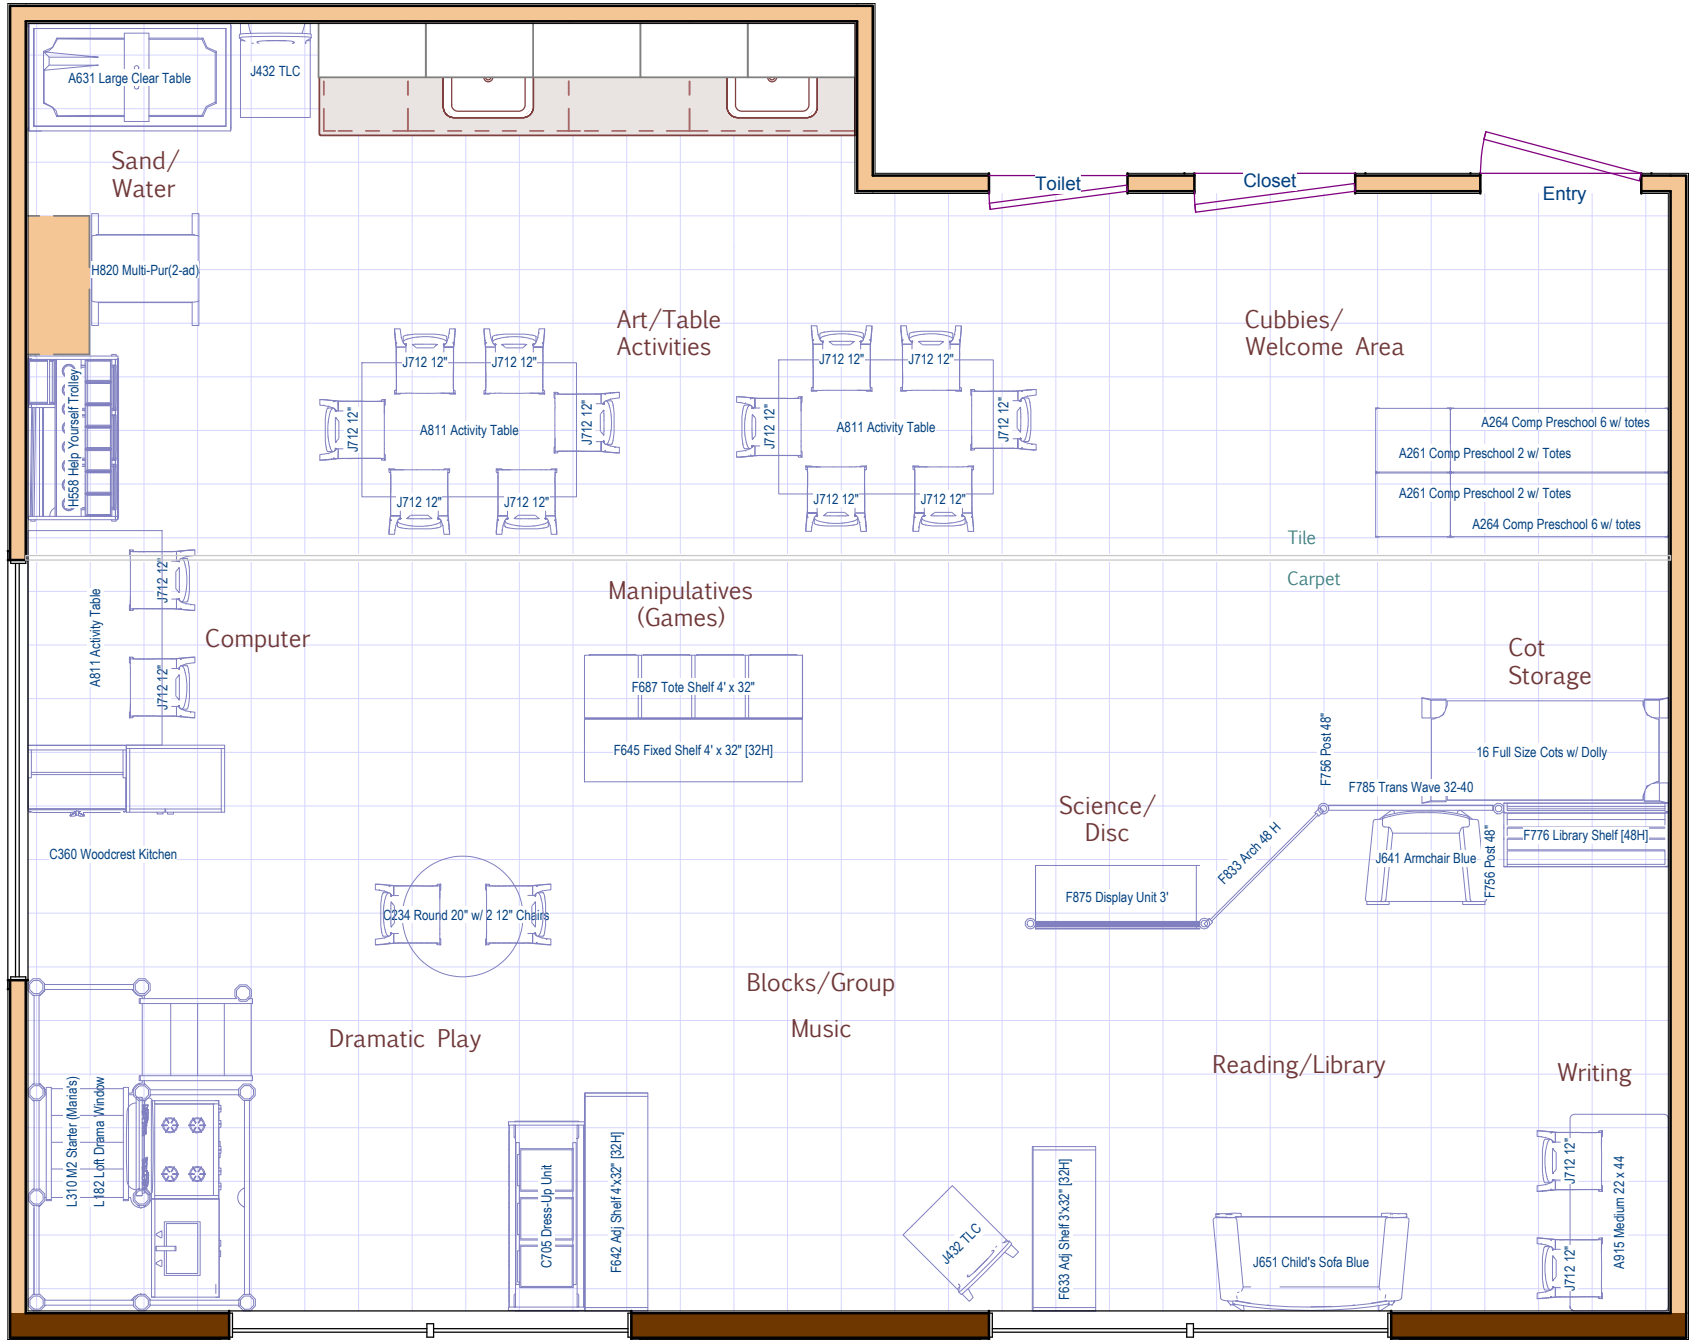

Holy Trinity Threes A (116) Red REV02
 16 Children 3 - 4yrs
 2 Caregivers

12/6/2013
 1 Square = 1 Sq Foot

Holy Trinity Threes A (116) Red REV02
16 Children 3 - 4yrs
2 Caregivers

12/6/2013
1 Square = 1 Sq Foot

Wall removed for view of room