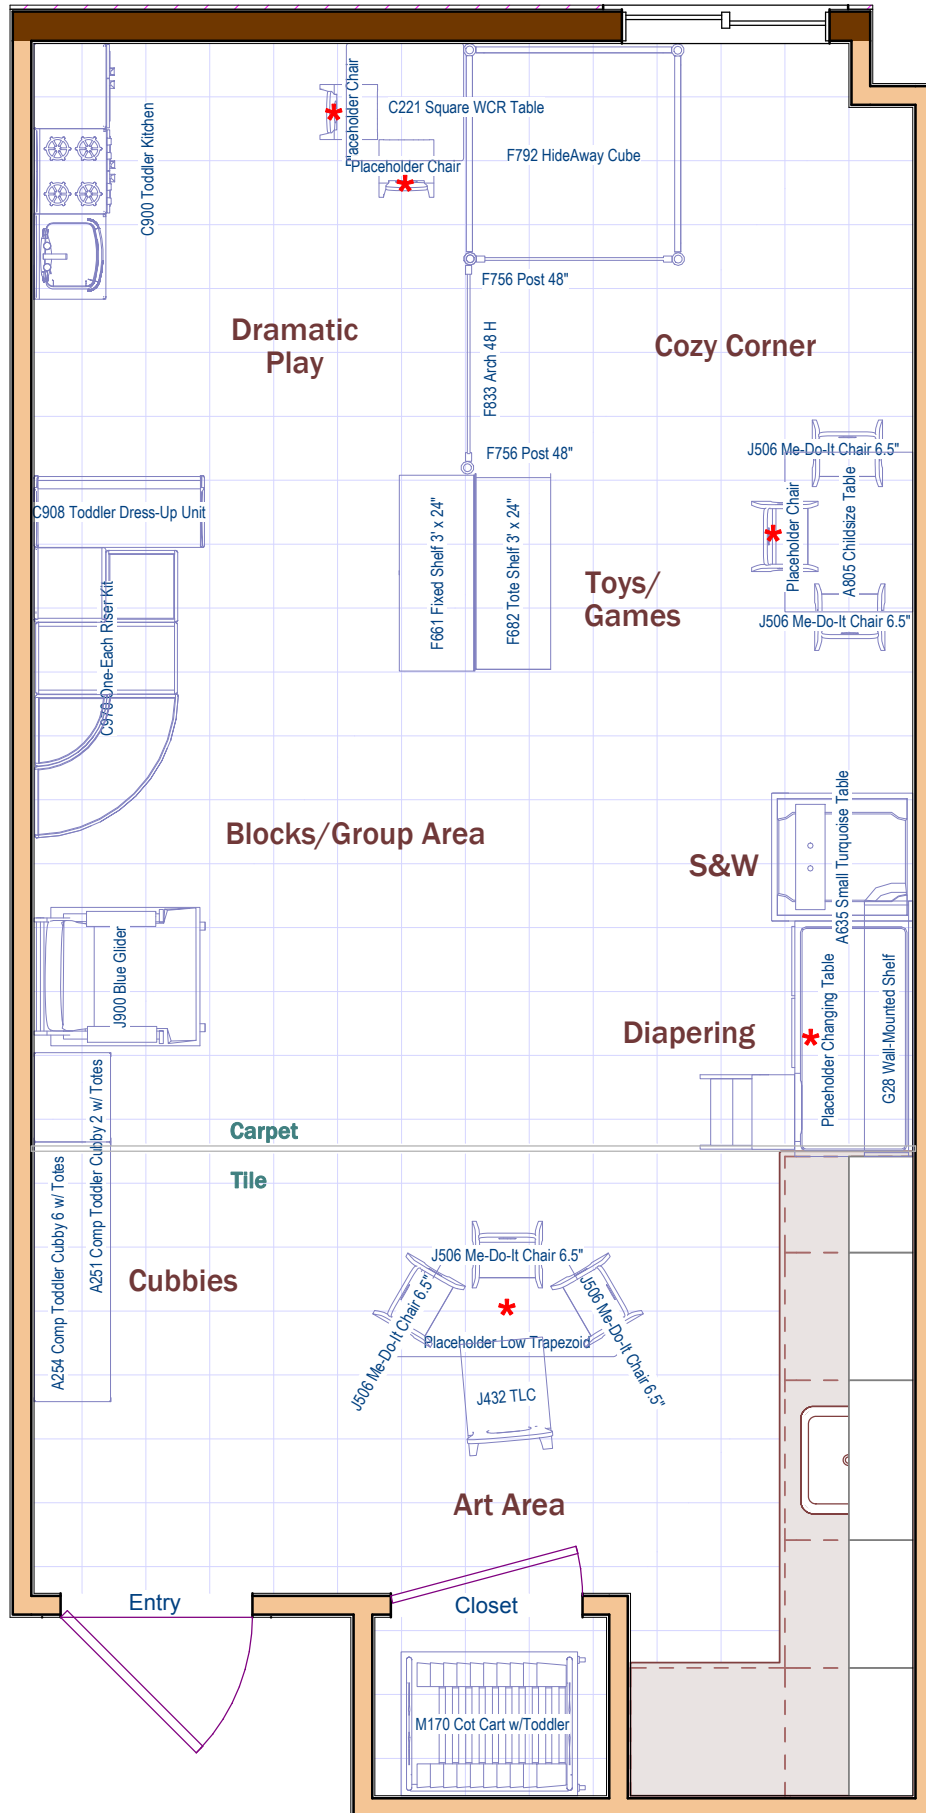

Holy Trinity Ones B (107) Blue REV02
 8 Children 12 - 24mos
 2 Caregivers

12/5/2013
 1 Square = 1 Sq Foot

Holy Trinity Ones B (107) Blue REV02
8 Children 12 - 24mos
2 Caregivers

12/5/2013
1 Square = 1 Sq Foot

Walls removed for view of room